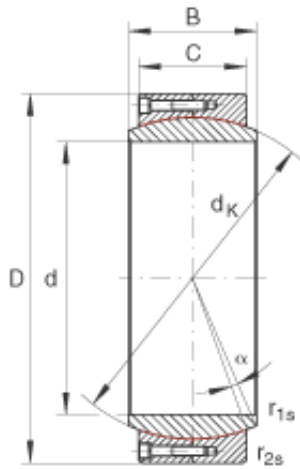

RAD Power Machinery Co., Ltd.

INA GE1000-DW plain bearings

Bearing No. GE1000-DW

Size	1000x1320x438 mm
Bore Diameter	1000 mm
Outer Diameter	1320 mm
Width	438 mm
C	370 mm
$D_{a \min}$	1105 mm
$d_{a \max}$	1074,1 mm
d_K	1160 mm
$r_{1s \min}$	4 mm
$r_{2s \min}$	7,5 mm
alf (°)	3,5
Weight (kg)	1755
C_r (N)	128760000
C_{0r} (N)	214600000

GE1000-DW Bearing 2D drawings and 3D CAD models