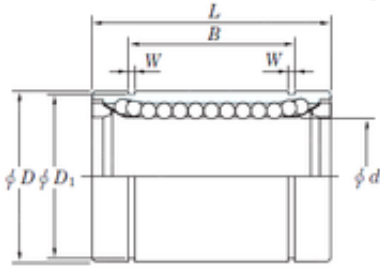

RAD Power Machinery Co., Ltd.

KOYO SESDM25 AJ linear bearings

Bearing No. SESDM25 AJ

Size	25x40x41 mm
Bore Diameter	25 mm
Outer Diameter	40 mm
Width	41 mm
d	25 mm
D	40 mm
h	2 mm
B	41 mm
D1	38 mm
L	59 mm
W	1.85 mm
Basic dynamic load rating (C)	980 kN

SESDM25 AJ Bearing 2D drawings and 3D CAD models