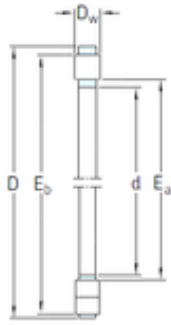

RAD Power Machinery Co., Ltd.

SKF K81156M thrust roller bearings

Bearing No. K81156M

K811...K812..
K893...K894..

| | |
|----------------|----------------|
| Size | 280x350x288 mm |
| Bore Diameter | 280 mm |
| Outer Diameter | 350 mm |
| Width | 288 mm |
| d | 280 mm |
| D | 350 mm |
| T | 288 mm |
| D _w | 22 mm |

K81156M Bearing 2D drawings and 3D CAD models